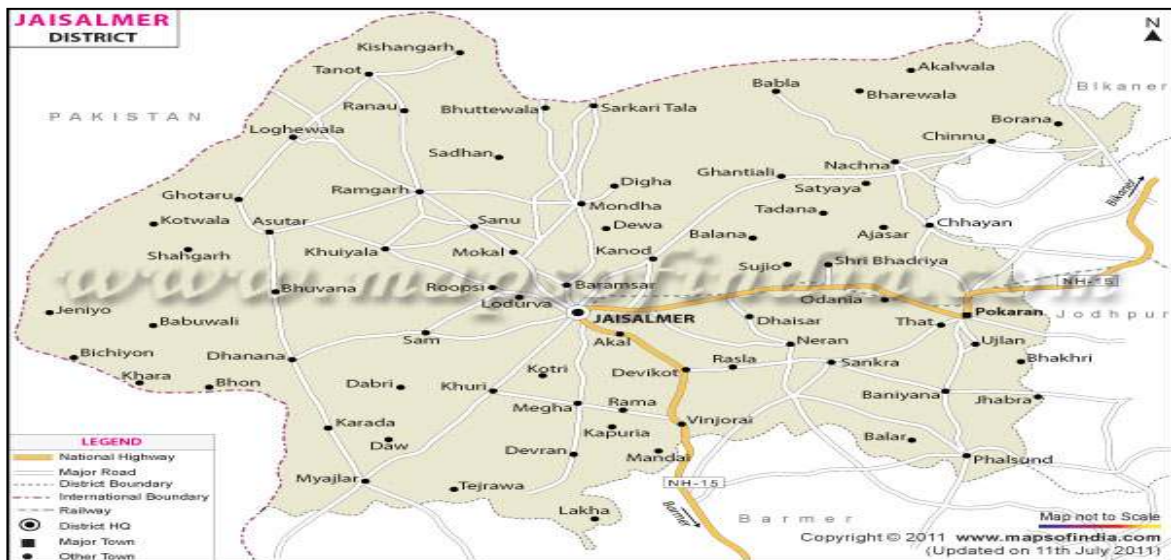

NLM Code: ISDL435020

NEW DELHI

RAJASTHAN STATE: DISTRICT-WISE MAP
DISTRICT SELECTED (JAISELMER) SELECTED

DISTRICT JAISELMER MAP

National Level Monitoring the Programmes of MoRD, MoPR, GoI,
During 2019-20 (Phase-I) in Jaisalmer District (Rajasthan)