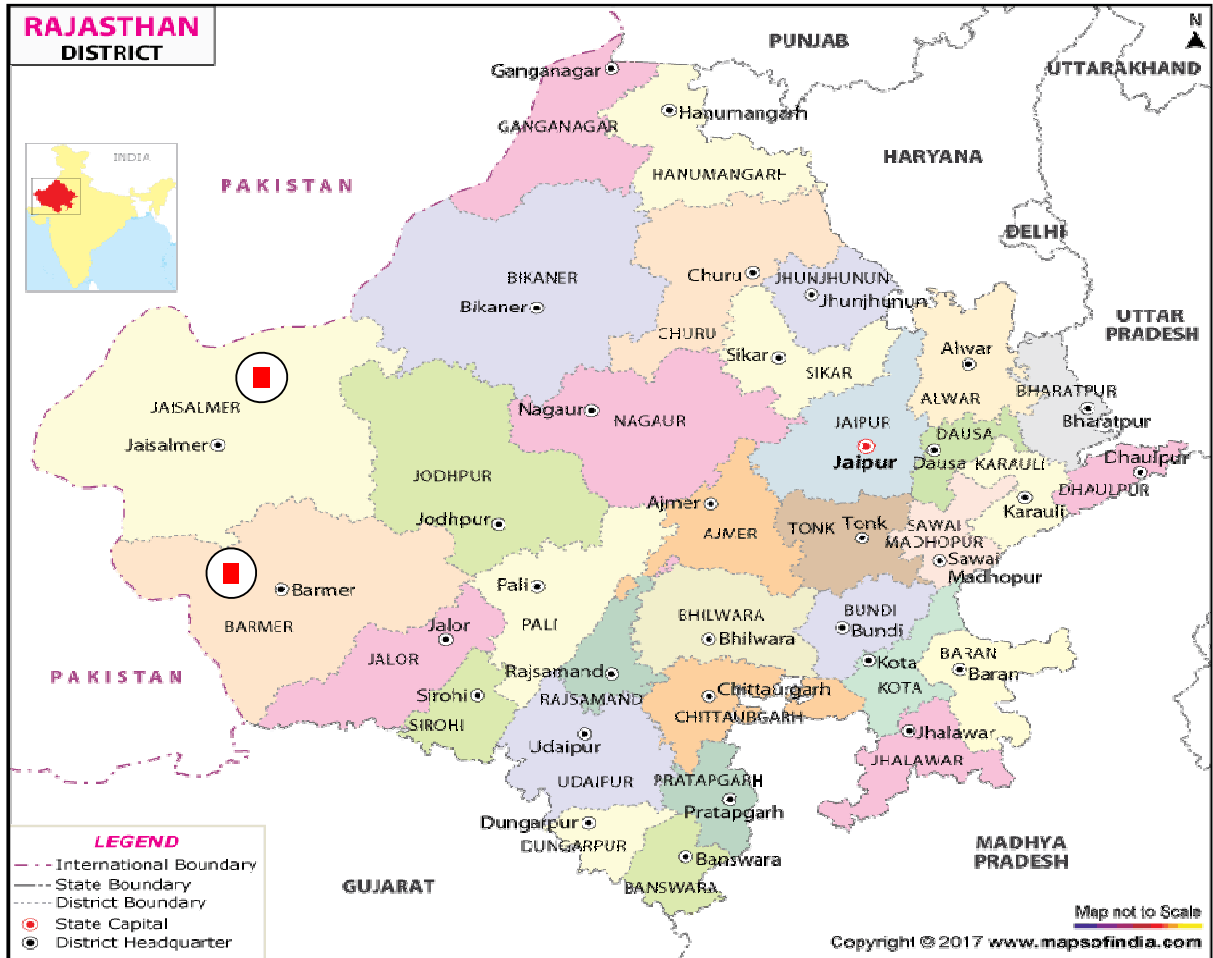

A Report on

**National Level Monitoring of Programmes of
Ministry of Rural Development, GoI
Of District Jaisalmer (Rajasthan)
(As on 31st October 2019)**

As Regular Monitoring By NLM Institute during 2019-20 Phase-I

NLM Code: ISDL435020

NEW DELHI

RAJASTHAN STATE: DISTRICT-WISE MAP
DISTRICT SELECTED (JAISELMER) SELECTED

DISTRICT JAISELMER MAP

National Level Monitoring the Programmes of MoRD, MoPR, GoI,
During 2019-20 (Phase-I) in Jaisalmer District (Rajasthan)

a)

National Level Monitoring the Programmes of MoRD, MoPR, GoI,
During 2019-20 (Phase-I) in Jaisalmer District (Rajasthan)

a)

National Level Monitoring the Programmes of MoRD, MoPR, GoI,
During 2019-20 (Phase-I) in Jaisalmer District (Rajasthan)