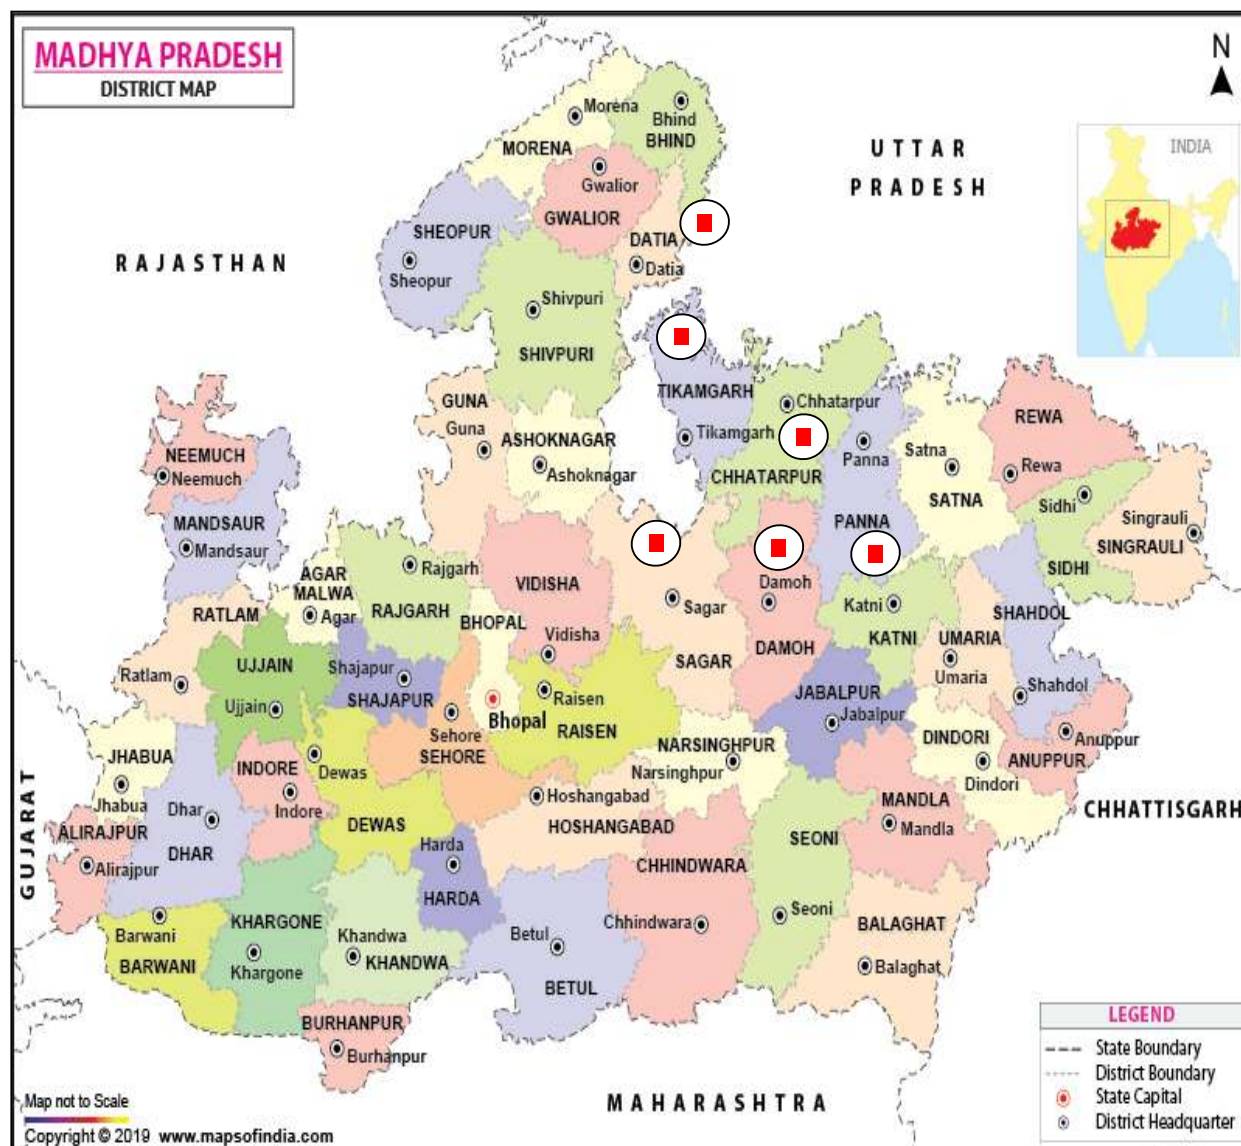

JAN 15, 2020

CHHATARPUR District
MADHYA PRADESH State
CHHATARPUR District Map

Special Mentoring of
Mission Antyodaya &
People's Plan Campaign
In Madhya Pradesh
State District
(CHHATARPUR)

Study Sponsored by

"Let Noble Thoughts Come To Us from Every Side"

MADHYA PRADESH STATE: DISTRICT-WISE MAP
DISTRICT (TIKAMGARH) SELECTED FOR
Special Monitoring of Mission Antyodaya & PPC

Special Monitoring of Mission Antyodaya & People's Plan Campaign

✓ **List of Selected 10 villages is given below: -**

District Datia: Name of Blocks (3) and Villages (10) Covered

S. No	Block	Villages
1	BADA MALEHARA	BAMOHRI KHURD
2	BADA MALEHARA	MAILWAR
3	BADA MALEHARA	RAJPURA
4	BADA MALEHARA	SORAI